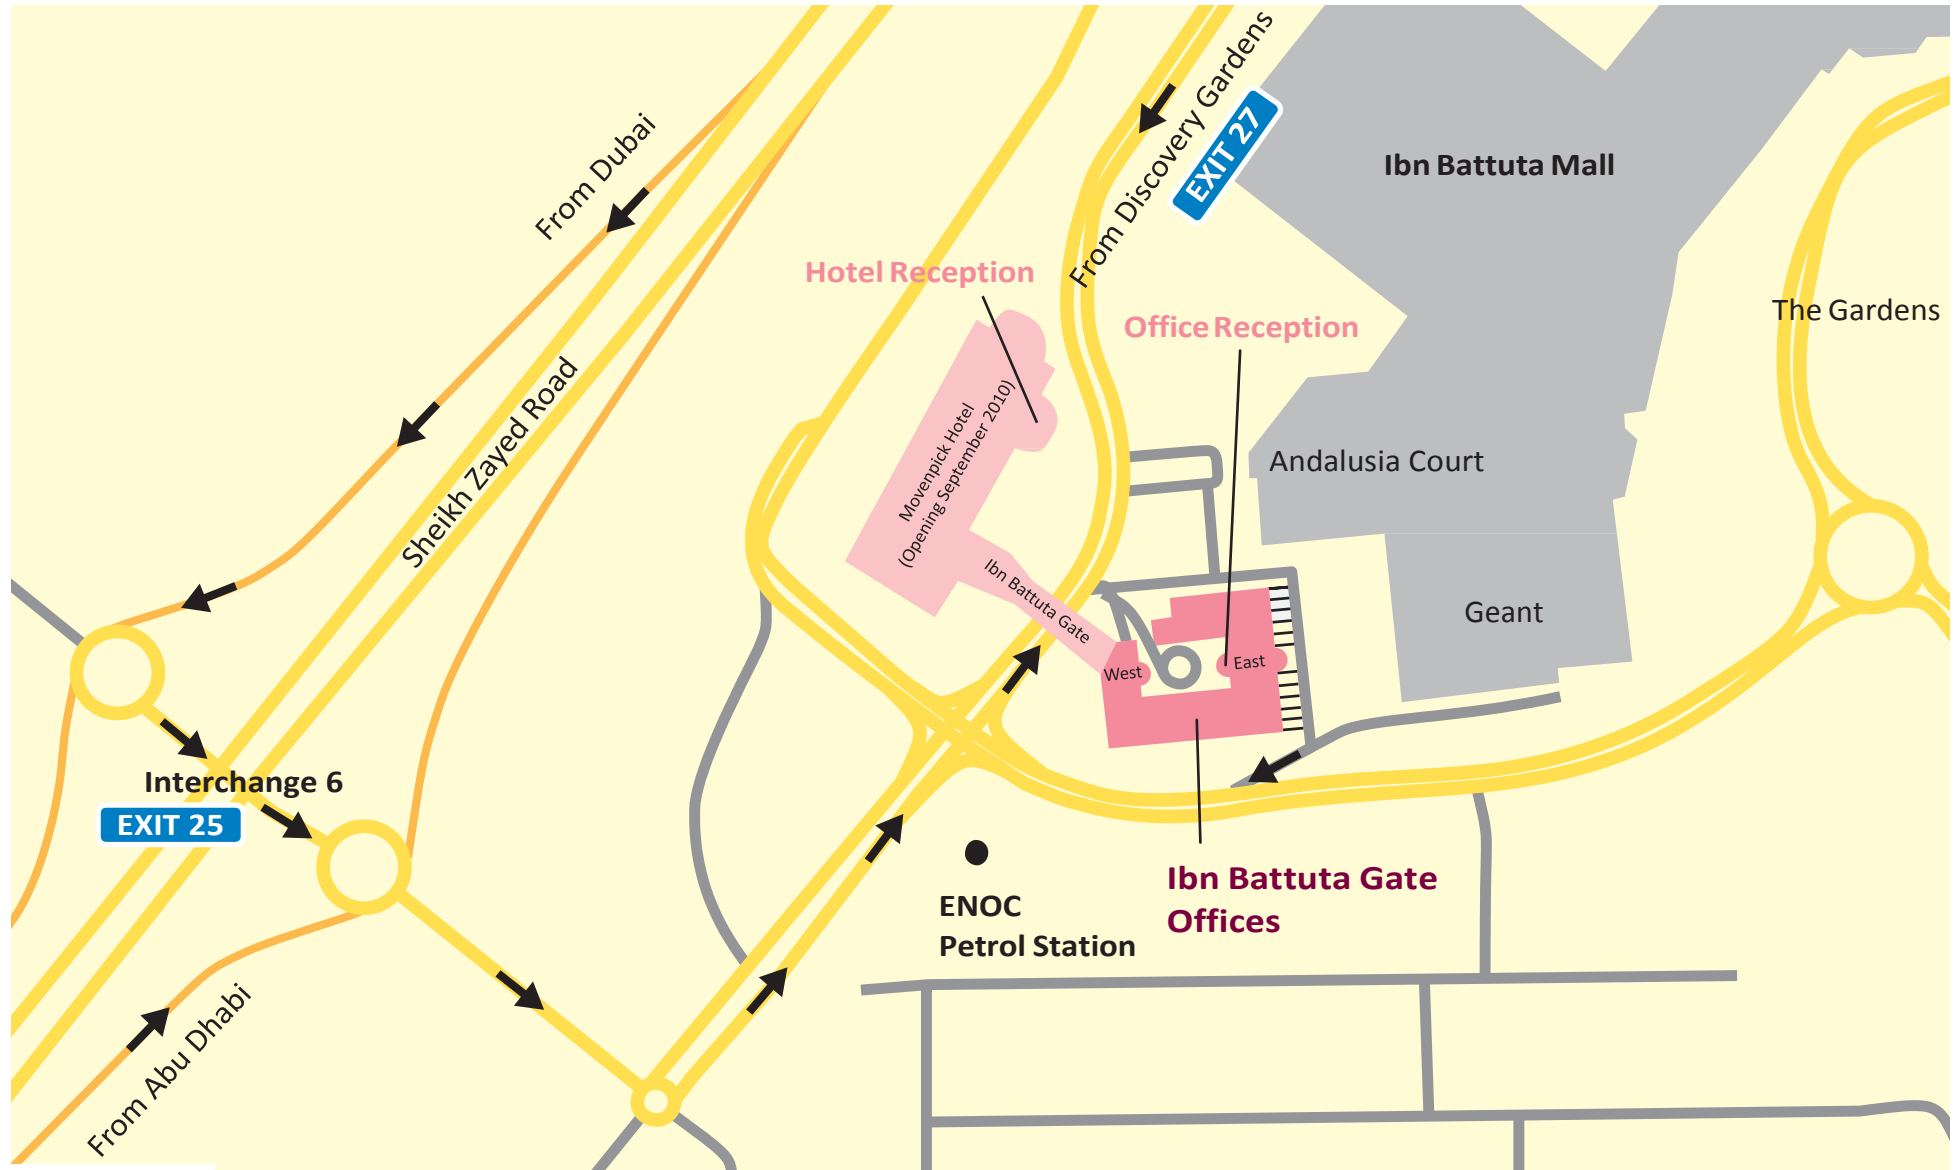

Ibn Battuta Gate Offices Location Map

International HSE Council,
PO Box 336861,
Office 1012, IBN Battuta Gate Offices, Dubai, UAE

Tel: +971 4 430 9214
Email: info@hsecouncil.org
Website: www.hsecouncil.org